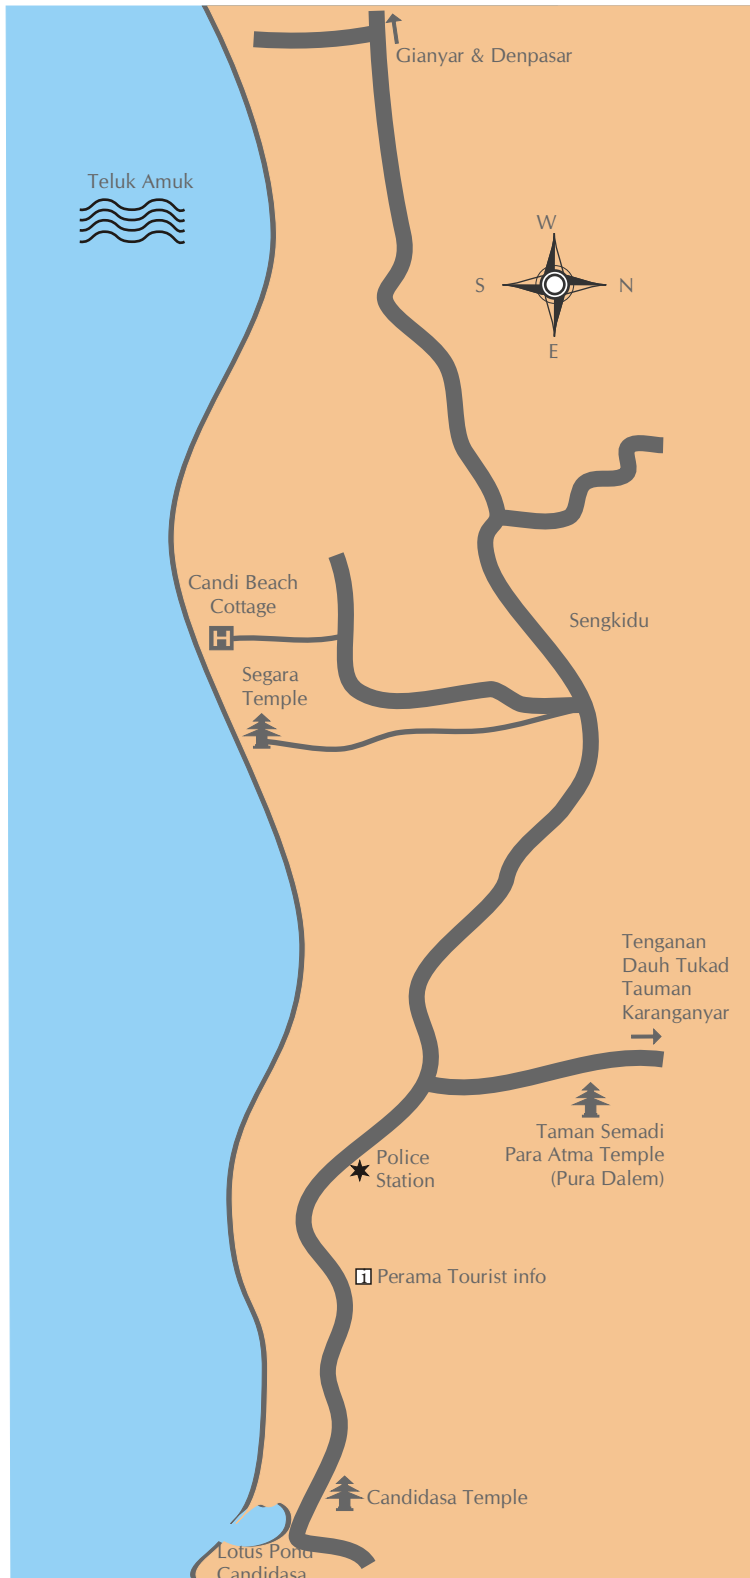

Tranquil... Relaxing ...

Get Away from the Hustle Bustle of South Bali

Candi Beach Cottage

Is located approximately 50 kilometres east of Denpasar, one Hour and fifteen minutes drive from Ngurah Rai International Airport at Mendira Bay, Candidasa, on the peaceful east coast of Bali.

Address : Mendira beach, Sengkidu,
Candi Dasa, Karangasem
Postal Address : P.O. Box 3308 Denpasar
Bali 80033, Indonesia
Email : info@candibeachbali.com
Telephone : 62 363 41234
Fax : 62 363 41111