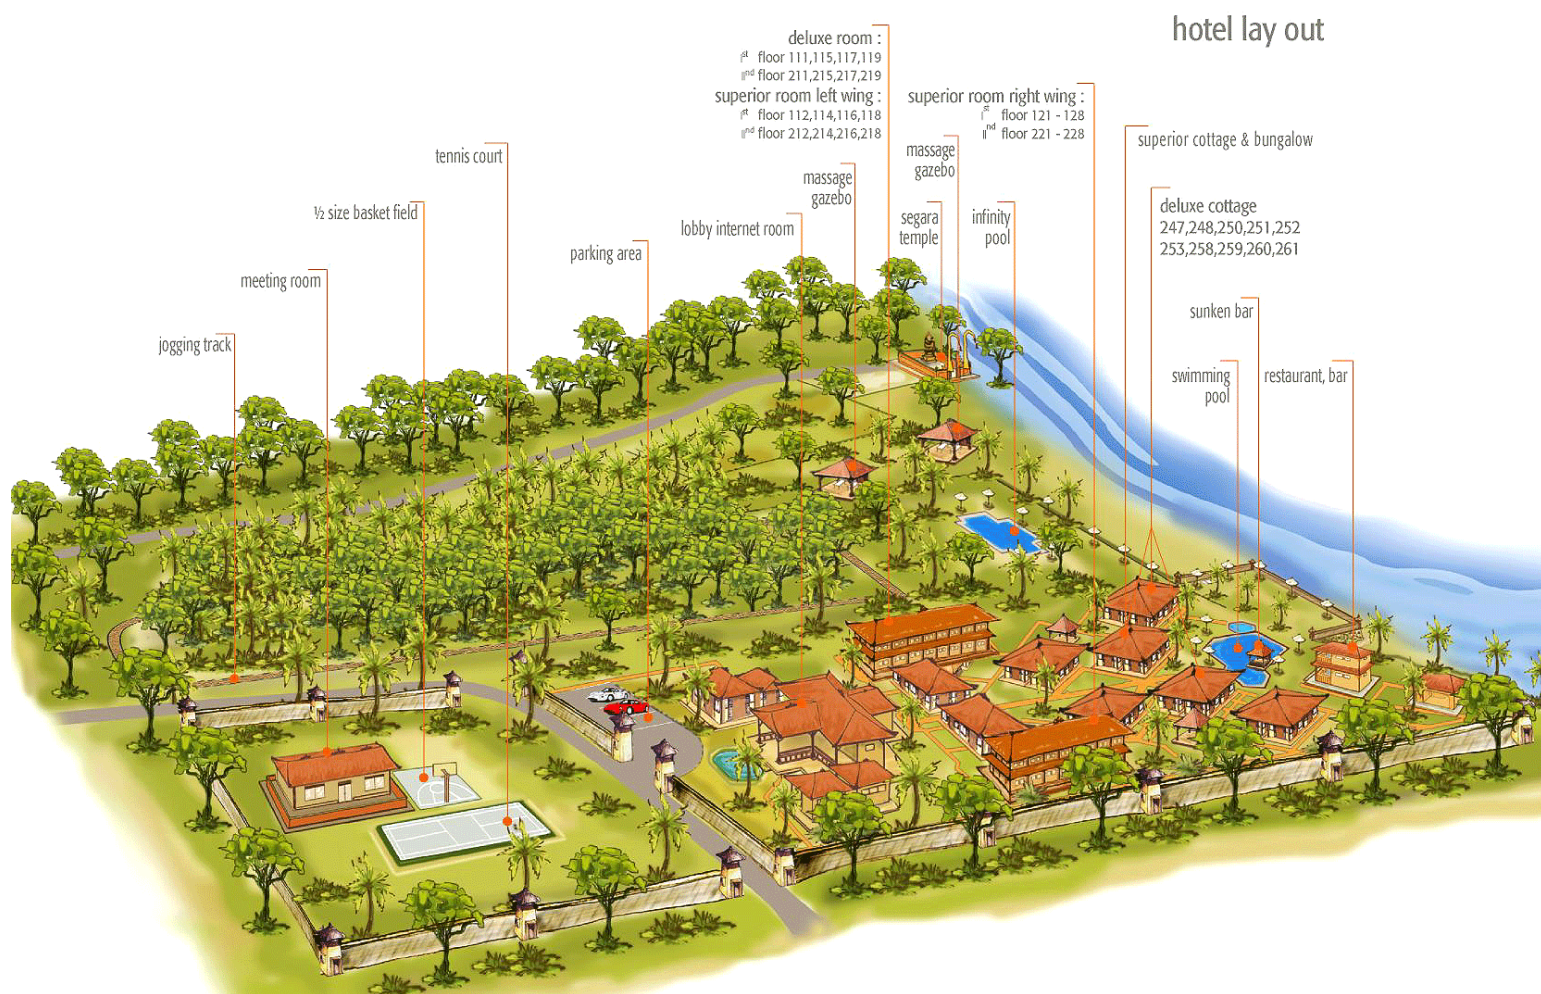

Candi Beach
Cottage

Tranquil... Relaxing

Get Away from the Hustle Bustle of South Bali

Candi Beach Cottage

Is located approximately 50 kilometres east of Denpasar, one Hour and fifteen minutes drive from Ngurah Rai International Airport at Mendira Bay, Candidasa, on the peaceful east coast of Bali.

Address : Mendira beach, Sengkidu, Candi Dasa, Karangasem
Postal Address : P.O. Box 3308 Denpasar Bali 80033, Indonesia
Email : info@candibeachbali.com
Telephone : 62 363 41234
Fax : 62 363 41111